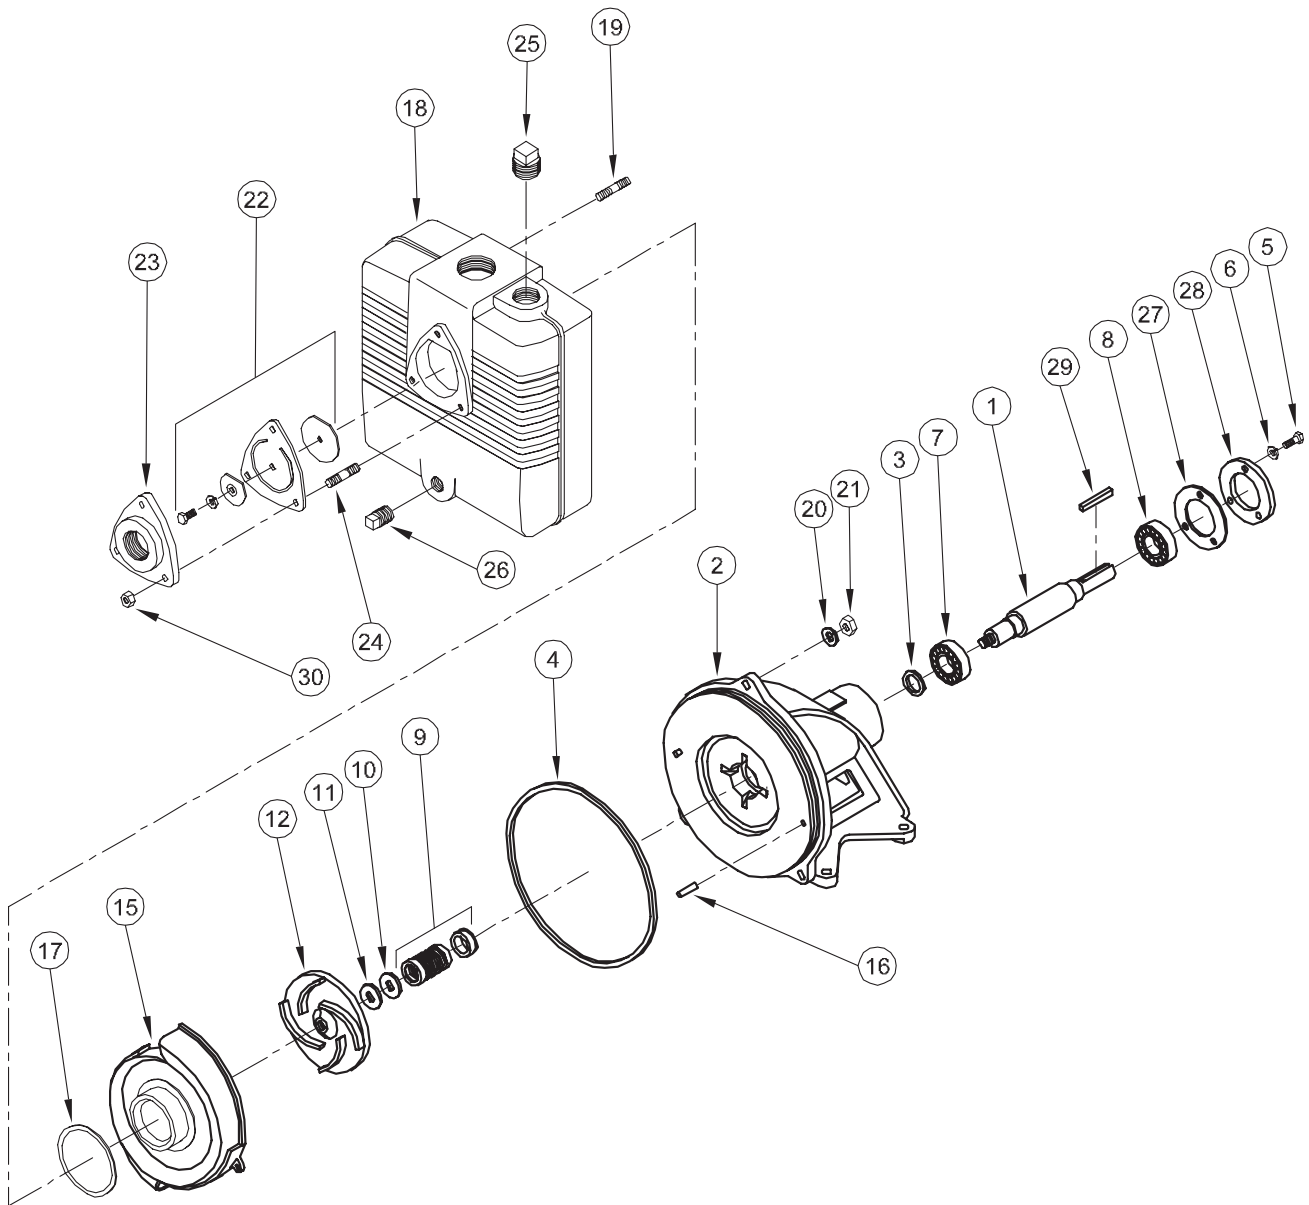

### BARNES • PROSSER • CROWN SERVICE PARTS

**MODEL**

5CU-1  
7CU-1

**PART NO.**

019130  
018902

**Questions? Call 1-800-810-1053**

Manual: 022568

**Continued →**

**BARNES • PROSSER • CROWN SERVICE PARTS**

**PARTS KIT**

**Seal Kit ..... P/N: 120742** (†) 3, 4, 9, 10, 11, 16, 17, 22b

ITEM	QTY.	PART No.	DESCRIPTION
1	1	018874	Shaft Stainless
2	1	017805	Pedestal
3	1	018878	† Slinger Buna-N
4	1	017713	† O-Ring
5	3	002201	Hex Hd Screw 1/4-20 x .625" Lg, Steel
6	3	002601	Lockwasher 1/4" Steel
7	1	017807	Bearing
8	1	017807	Bearing
9	1	018873	† Shaft Seal C/C/N
10	1	017064	† Shim, .010
11	1	017109	† Shim, .005
12	1	018094	Impeller 4.87" Dia
15	1	018095	Volute
16	2	017715	† Volute Pin
17	1	017714	† Volute Gasket
18	1	018097	Body 5CU-1
		023723	7CU-1
19	3	018924	Stud 3/8-16 x 1.50" Lg, Stainless
20	3	018926	Lock washer 3/8", Stainless
21	3	15-23-1	Hex Nut 3/8-16, Stainless
22	1	017718	Check Valve Assy
22A	1	001338	Weight 2.50" O.D.
22B	1	017712	† Gasket Neoprene
22C	1	20-13-1	Lock Washer 1/4" Stainless
22D	1	023469	Round Hd Screw 1/4-20 x .625" Lg, Stainless
22E	1	001339	Weight 1.56" O.D.
23	1	018099	Suction Flange 5CU-1
		018100	7CU-1
24	3	018931	Stud, 5CU-1 5/16-18 x 1.25" Lg, Stainless
		018925	Stud, 7CU-1 5/16-18 x 2.25" Lg, Stainless
25	1	003204	Pipe Plug 1.75" NPT
26	1	003206	Pipe Plug 1.25" NPT
27	3	018435	Shim 3" O.D., Bronze
28	1	018434	Bearing Cap
29	1	005017	Key 3/16 Sq. x 1.63" Lg
30	3	15-19-1	Hex Nut 5/16-18, Stainless